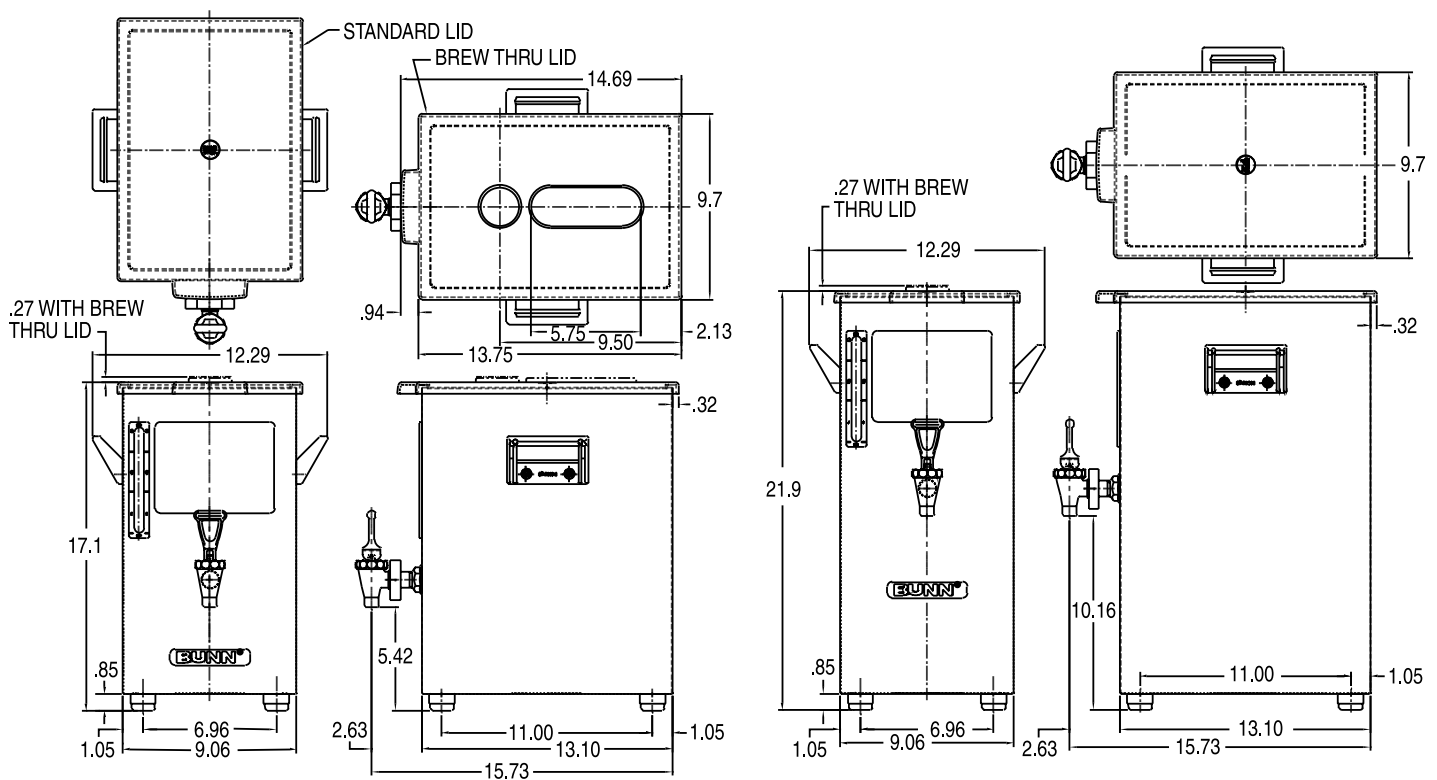

4 Gallon Square Style Iced Tea/ Coffee Dispensers & Stands

Features

Iced Tea/Coffee Dispensers

- Dispensers have 4 gallon (15.14 litres) capacity.
- Sight gauges show how much tea is in dispenser.
- TD4 models available with solid or brew-through lids.

TD4

Dimensions: 17.1"H x 9.1"W x 15.7"D
(43.4cm H x 23.1cm W x 39.9cm D)

TD4T

Dimensions: 22"H x 9.1"W x 15.7"D
(55.9cm H x 23.1cm W x 39.9cm D)

For current specification sheets and other information, go to www.bunn.com.

Related Products

Model	Agency Listing
TD4	UL NSF
TD4T	UL NSF

Dimensions & Specifications

Model	Product #	Capacity	Handles	Cubic Measure	Shipping Weight
TD4 (solid lid)	03250.0003	4 Gallons	Side	2.7 ft ³	12 lbs.
TD4 (brew-through lid)	03250.0006	4 Gallons	Side	2.7ft ³	11 lbs.
TD4T (solid lid, tall)	03250.0004	4 Gallons	Side	4.0 ft ³	13 lbs.
TD4T (brew-through lid, tall)	03250.0005	4 Gallons	Side	4.0 ft ³	13 lbs.
TD4T (brew-through lid, tall, no decal)	03250.0018	4 Gallons	Side	4.0 ft ³	13 lbs.