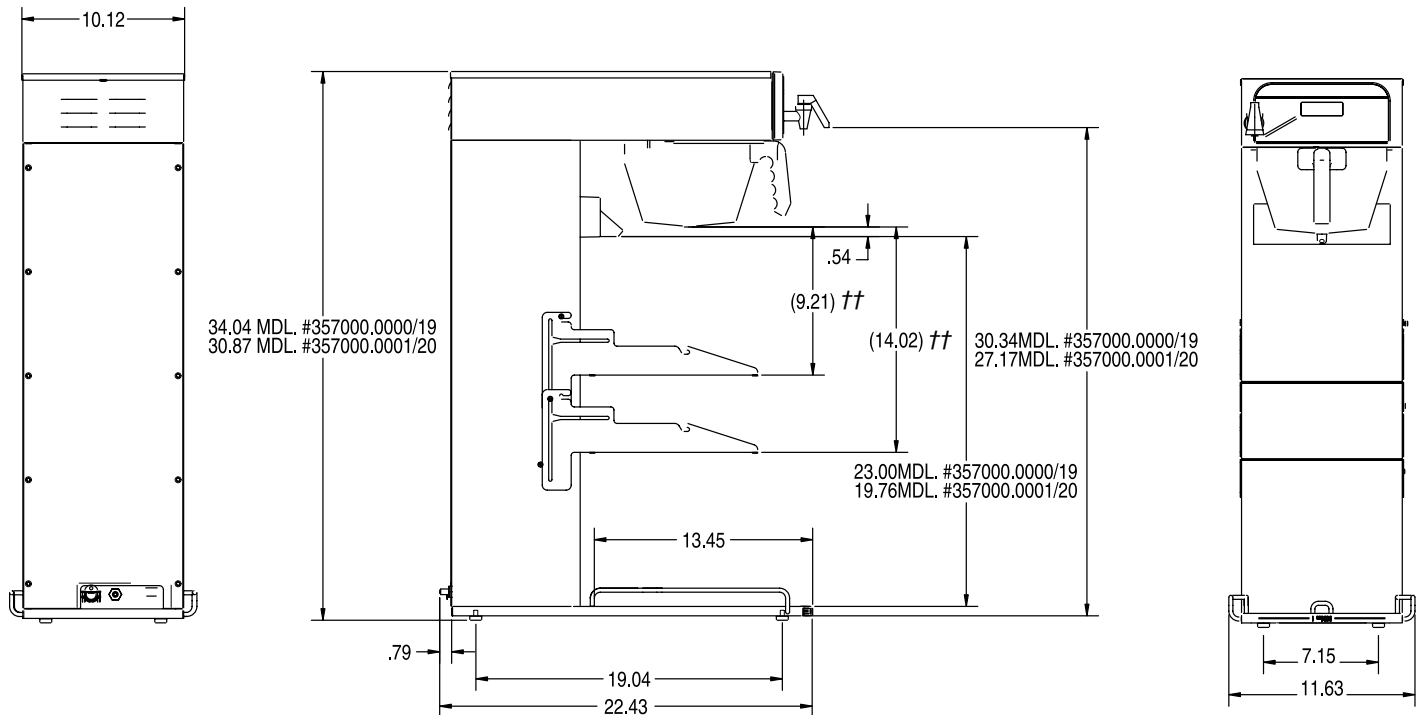

Dimensions & Specifications

Model	Product #	Volts	Amps	Tank Heater Watts	Total Watts	Coffee Brewing Capacity	Tea Brewing Capacity	Cubic Measure	Shipping Weight	Cord Attached
All ITCB-DV models share the specifications shown below:										
		120	14	1680	1700	4.5 gal/hr	26.7 gal/hr	10.3 ft³	50 lbs.	Yes†
		208	13	2611	2650	7.5 gal/hr	26.7 gal/hr	10.3 ft³	50 lbs.	
		240	15	3476	3500	7.5 gal/hr	26.7 gal/hr	10.3 ft³	50 lbs.	
ITCB-DV	35700.0000	29" trunk								
	35700.0019	29" trunk, with flip tray								
	35700.0001	25.75" trunk								
	35700.0020	25.75" trunk, with flip tray								
	35700.0002	29" trunk, 7 hole sprayhead								

†Power cord (NEMA 5-15P) 15 Amp-120V machine only.

Additional models with other funnel and sprayhead configurations are available as make-to order items. Contact your BUNN sales representative.

Electrical: 120 volt, 15 amps models require 2-wires plus ground service rated 120V, single phase, 60 Hz.

An internal terminal block is configured for connection to a 3-wire plus ground.

Plumbing: 20-90 psi (138-621 kPa). Model supplied with a 1/4" male flare fitting.

†† Flip tray to funnel dimensions are the same for both trunk heights.