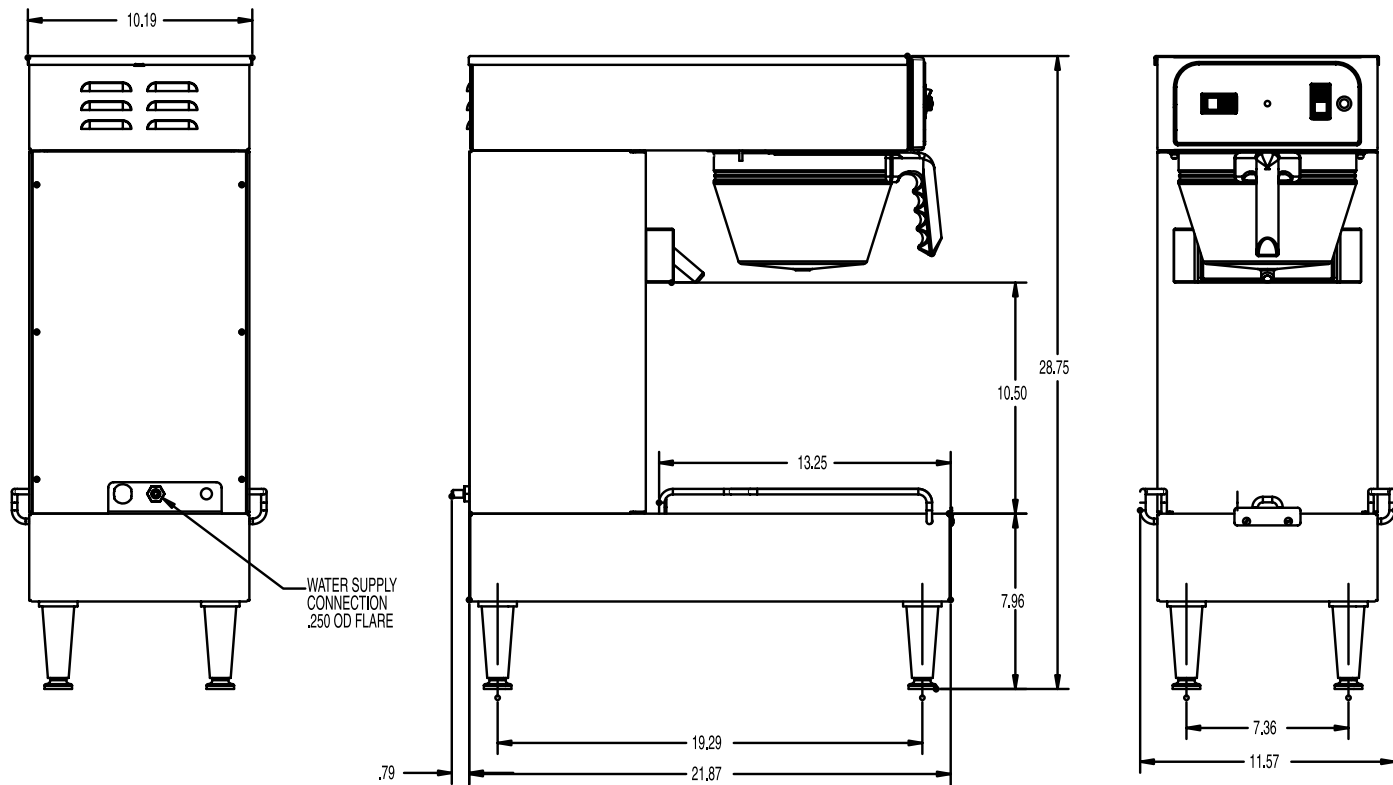

Dimensions & Specifications

Model	Product #	Volts	Amps	Tank Heater Watts	Total Watts	Brewing Capacity	Cubic Measure	Shipping Weight	Cord Attached
TB3Q-LP	36700.0100	120	14.8	1680	1780	26.7 gal./hr.	4.15 ft³	43 lbs.	Yes*
TB3-LP	36700.0102	120	14.8	1680	1780	26.7 gal./hr.	4.15 ft³	43 lbs.	Yes*

*Power cord (NEMA 5-15P) 15 Amp-120V machine only.

Electrical: Models require 2-wires plus ground service rated at 120V, single phase, 60 Hz.

Plumbing: 20-90 psi (138-621 kPa). Machine supplied with 1/4" (6.3 mm) OD male flare fitting.

BUNN Corporation - 1400 Stevenson Drive Springfield, Illinois 62703 • 800-637-8606 • 217-529-6601 • Fax 217-529-6644 • www.bunn.com

BUNN® practices continuous product research and improvement. We reserve the right to change specifications and product design without notice. Such revisions do not entitle the buyer to corresponding changes, improvements, additions or replacements for previously purchased equipment.

All dimensions shown in inches. Bunn Corporation owns all copyrights relating to materials in this publication. Please contact Bunn Corporation to request permission to reproduce any portion of this publication.