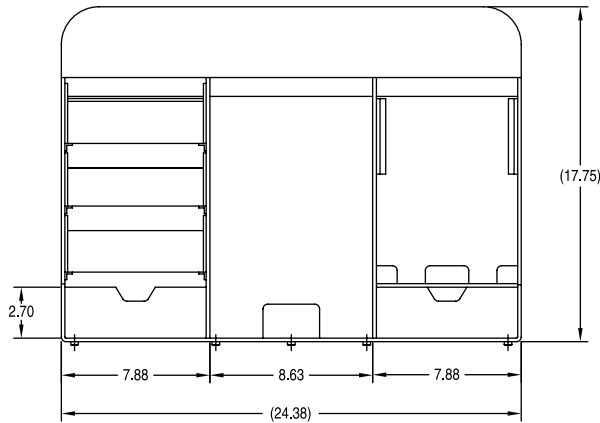

SIDE VIEW
OF RIGHT COMPARTMENT

Pod Rack