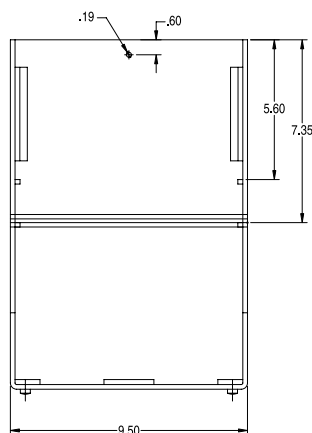

Bunn-O-Matic Corporation - 1400 Stevenson Drive Springfield, Illinois 62703 • 800-637-8606 • 217-529-6601 • Fax 217-529-6644 • www.bunn.com

BUNN® practices continuous product research and improvement. We reserve the right to change specifications and product design without notice. Such revisions do not entitle the buyer to corresponding changes, improvements, additions or replacements for previously purchased equipment.

All dimensions shown in inches. Bunn-O-Matic Corporation owns all copyrights relating to materials in this publication. Please contact BUNN to request permission to reproduce any portion of this publication.