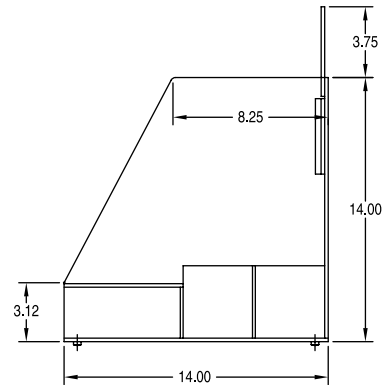

SIDE VIEW
OF RIGHT COMPARTMENT

Pod Rack