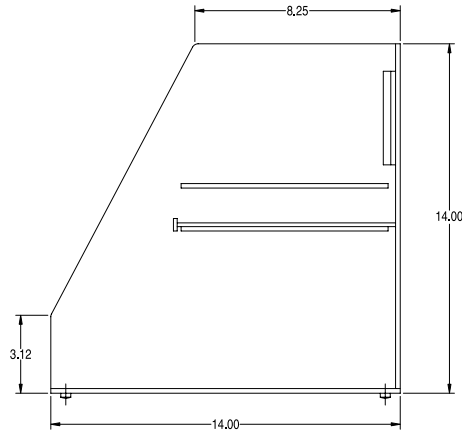

Bunn-O-Matic Corporation - 1400 Stevenson Drive Springfield, Illinois 62703 • 800-637-8606 • 217-529-6601 • Fax 217-529-6644 • www.bunn.com

BUNN® practices continuous product research and improvement. We reserve the right to change specifications and product design without notice. Such revisions do not entitle the buyer to corresponding changes, improvements, additions or replacements for previously purchased equipment.

All dimensions shown in inches. Bunn-O-Matic Corporation owns all copyrights relating to materials in this publication. Please contact BUNN to request permission to reproduce any portion of this publication.