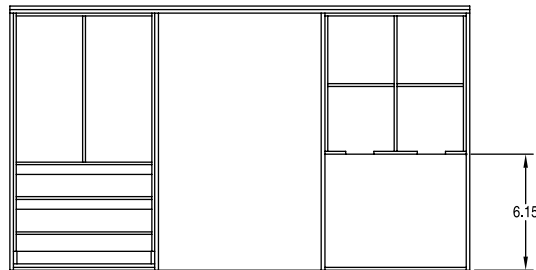

Dimensions & Specifications

Model	Product #	Shipping Weight
Merchandiser	39501.0000	24 lbs. (10.9 kg)
Pod Rack Assembly	39502.0000	7 lbs. (3.2 kg)
Merchandiser w/Pod Rack	35400.0101	31 lbs. (14.1 kg)
Merchandiser w/Pod Rack and My Café (pourover)	35400.0102	40.8 lbs. (18.5 kg)
Merchandiser w/Pod Rack and My Café (automatic)	35400.0103	42.3 lbs. (19.2 kg)
Merchandiser w/My Café (pourover)	35400.0104	33.8 lbs. (15.3 kg)
Merchandiser w/My Café (automatic)	35400.0105	35.3 lbs. (16 kg)

My Cafe Merchandiser

SIDE VIEW
OF LEFT COMPARTMENT