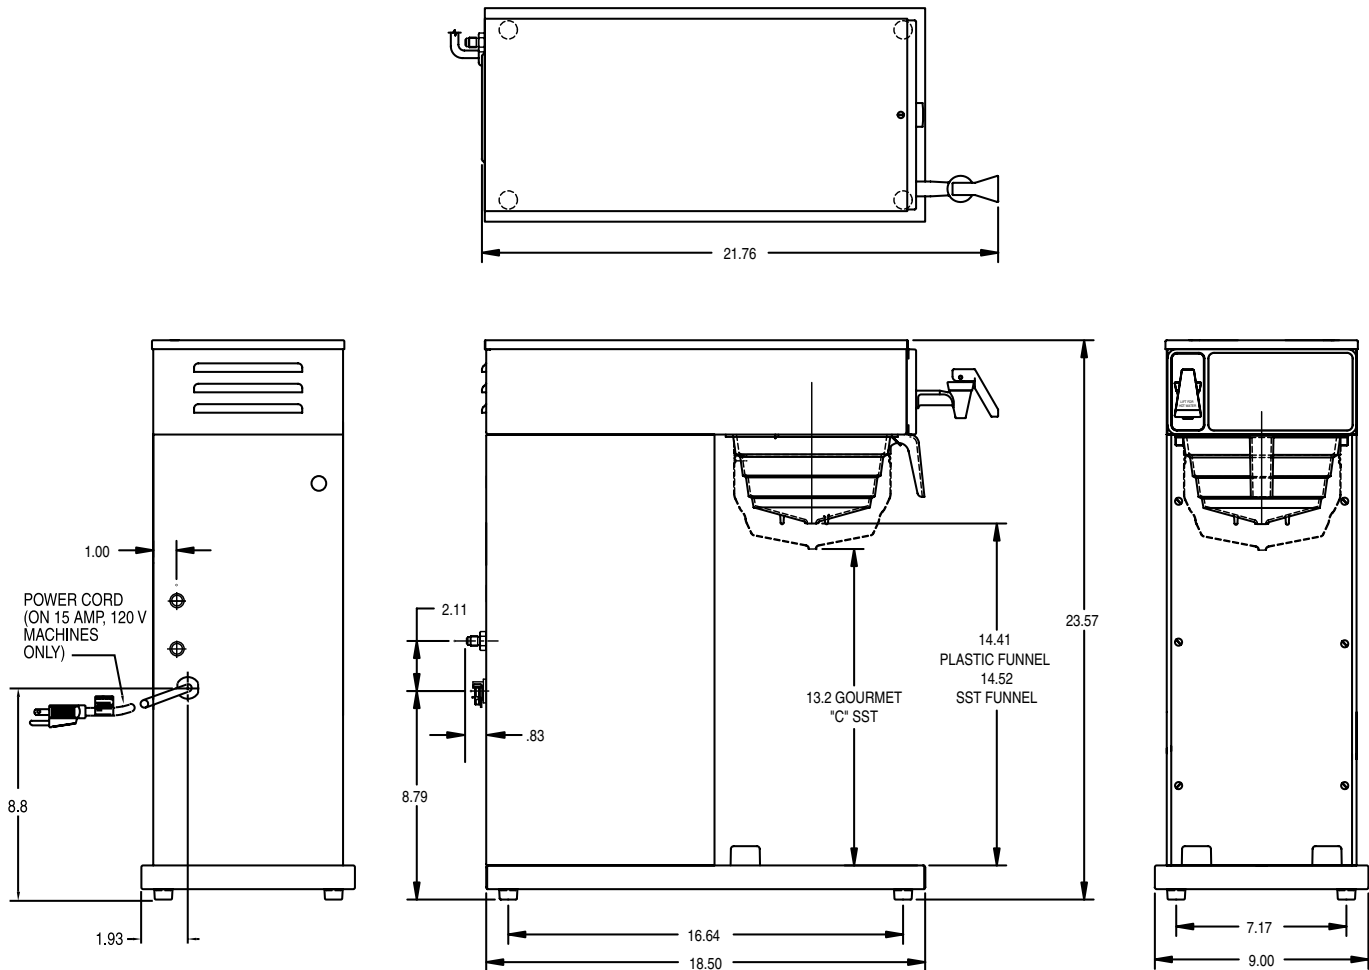

Dimensions & Specifications

Model	Product #	Volts	Amps	Tank Heater Watts	Total Watts	Brewing Capacity	Cu. Ft.	Shipping Weight	Cord Attached
AXIOM-DV-APS	38700.0010	120	12.3	1425	1475	4.5 gal./hr.	5.2	36 lbs.	Yes
		120/208	12.9	2629	2679	7.5 gal./hr.			
		120/240	14.8	3501	3551	7.5 gal./hr.			

Brewing capacity: based upon incoming water temp of 60°F (140°F rise) per 1/2 gallon brew time of 4 minutes.

Electrical: If wired for 120V, requires 2-wires plus ground service rated 120V, single phase, 60 Hz.

If wired for 120/208V or 120/240V, requires 3-wires plus ground service rated 120/208V or 120/240V, single phase, 60 Hz.

Plumbing: 20-90 psi (138-621 kPa). Supplied with 1/4" male flare fitting.

BUNN Corporation - 1400 Stevenson Drive Springfield, Illinois 62703 • 800-637-8606 • 217-529-6601 • Fax 217-529-6644 • www.bunn.com

BUNN® practices continuous product research and improvement. We reserve the right to change specifications and product design without notice. Such revisions do not entitle the buyer to corresponding changes, improvements, additions or replacements for previously purchased equipment.

All dimensions shown in inches. Bunn Corporation owns all copyrights relating to materials in this publication. Please contact Bunn Corporation to request permission to reproduce any portion of this publication.