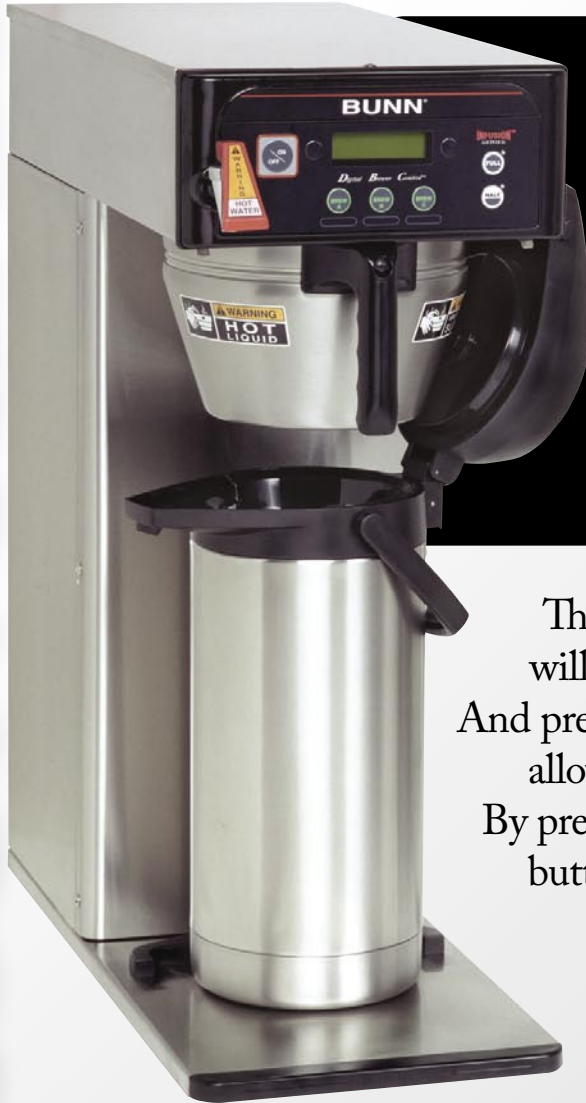

COFFEE BREWER

INFUSION SERIES™

ICB

The new BUNN® 1-gallon Infusion Series™ Coffee Brewer (ICB) incorporates BrewWISE® technology, digital display for easy programming, and brews into 1 or 1.5 gallon servers.

The BrewWISE intelligence digital system will store a variety of coffee brewing recipes. And pre-infusion and Pulse-Brew™ technology allow you to get maximum flavor extraction. By pre-setting the three coffee profile selection buttons, you ensure that your customers will receive the same great coffee every time.

The ICB allows you to brew full or half batches directly into a 1-gallon airpot or a 1 or 1.5 gallon baseless ThermoFresh® server. Easily transport these servers to meeting rooms, breakfast bars or any other remote locations.