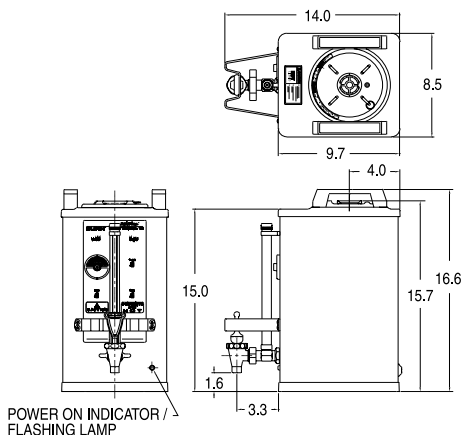

Related Products

For current specification sheets and other information, go to www.bunnomatic.com.

1.5 gallon SH Server
All dimensions shown in centimeters.

Optional one and two position drip tray for 1SH & 2SH Serving Stands

One Position Drip Tray
Product No.: 26830.0000

Two Position Drip Tray
Product No.: 27150.0000